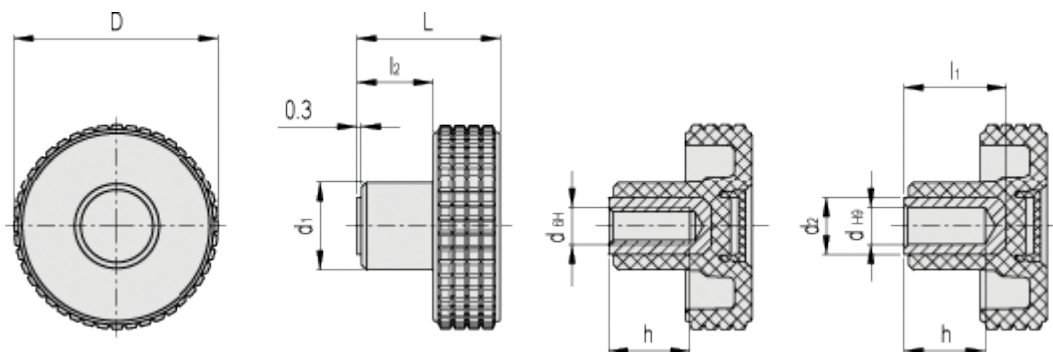

# Data Sheet

Article number: 23020346162

Description: E+G Fingergreb MBT.70-B-M14-C2, orange centre cap

## Measures

D = 70

d1 = 24

d2 = -

dH6 = M14

dH9 = -

h = 20

L = 42

l1 = -

l2 = 20.5